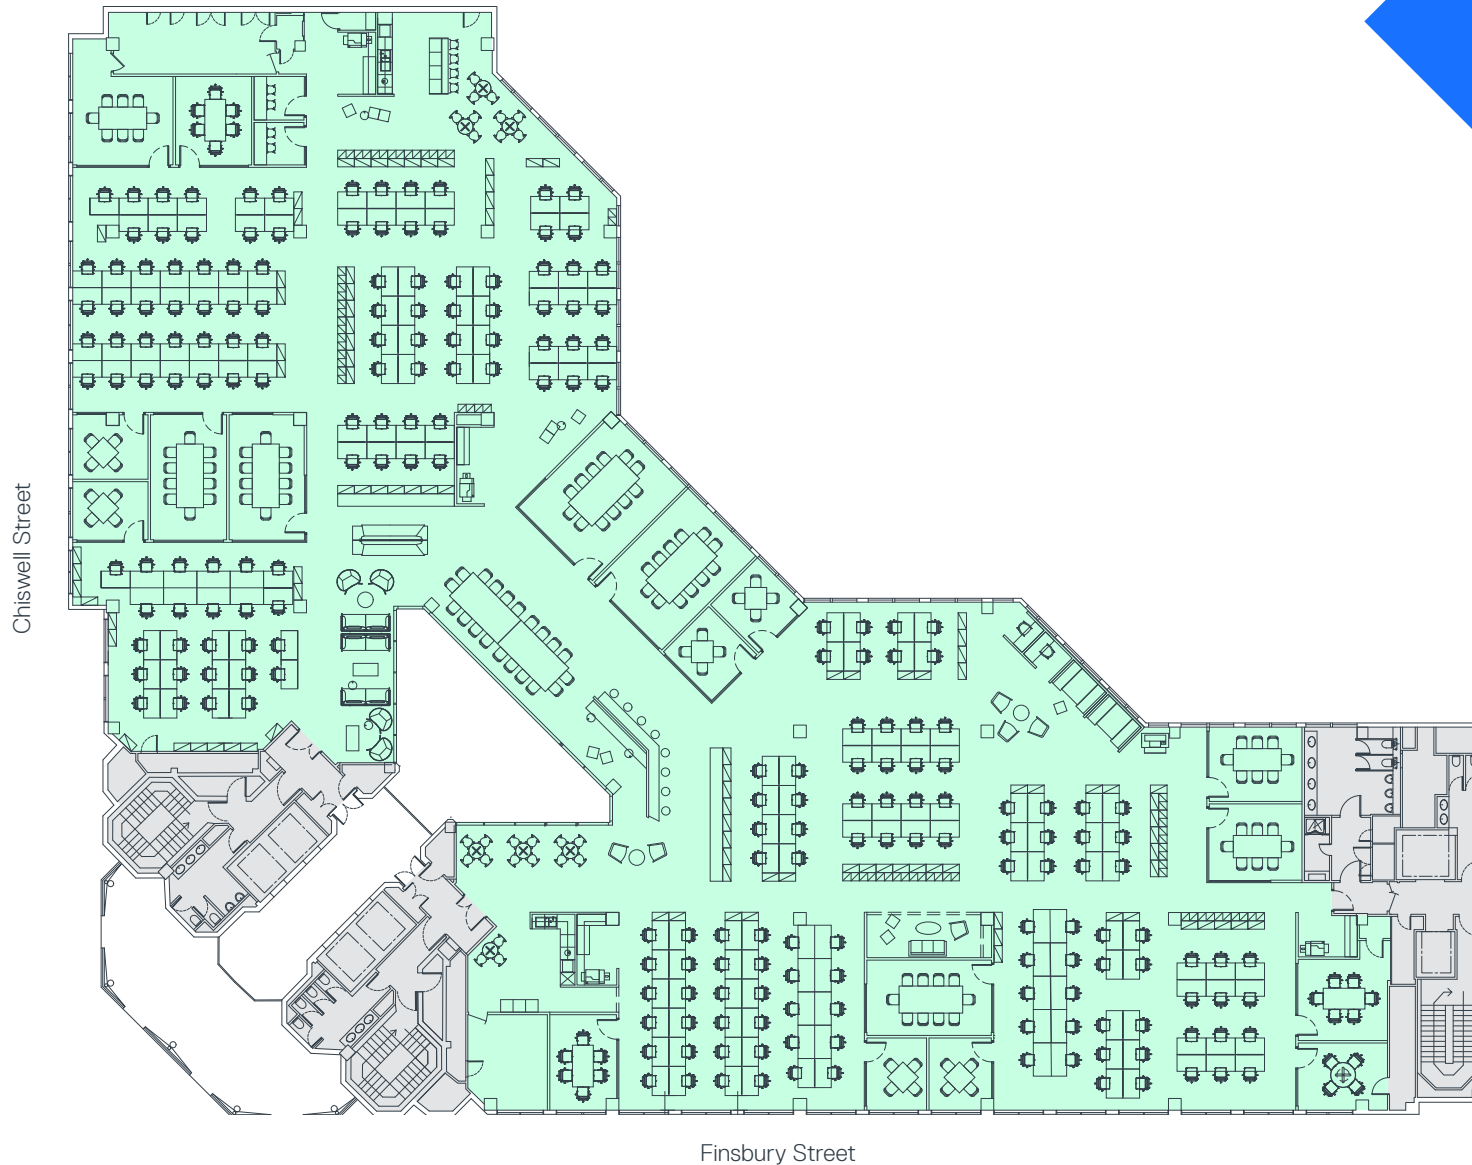

FINSBURY DIALS

Second floor – 19,023 sq ft / 1,767.3 sq m

Occupancy layout

Open plan desks	225
12 Person meeting rooms	02
10 Person meeting room	03
8 Person meeting room	03
6 Person meeting rooms	03
4 Person meeting rooms	07

Occupancy total 225

For indicative purposes only.
Not to scale.